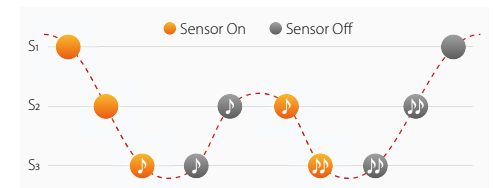

In addition to grade-weighted hammers, the RHCII keyboard action also features Kawai's latest triple-sensor key detection system for enhanced playing realism. This additional third sensor improves responsiveness when striking the same keys repeatedly, allowing trills to sound smoother and more acoustic piano-like when played.